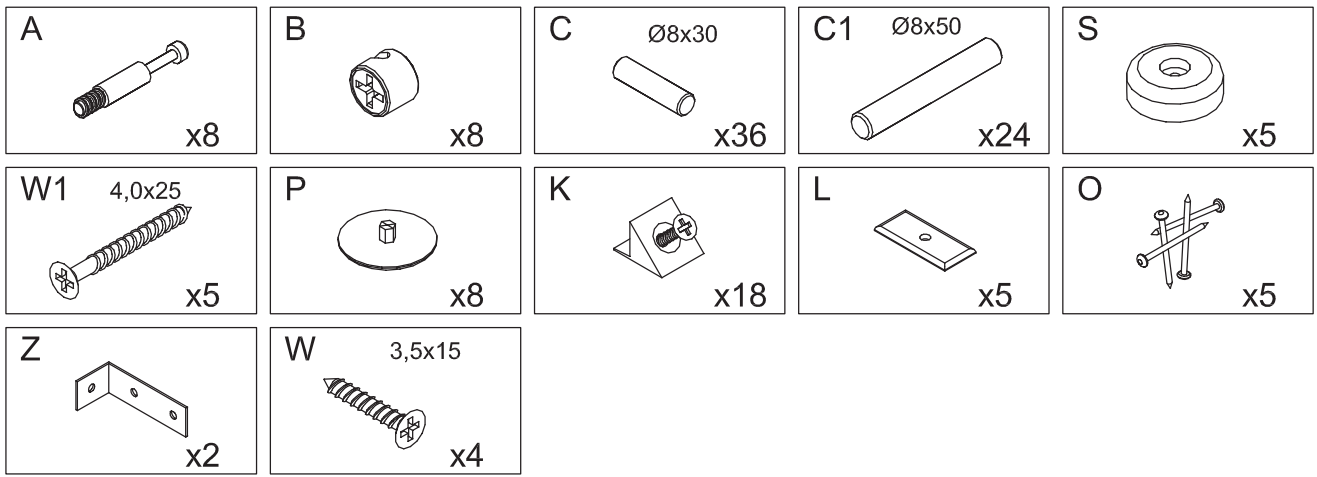

# STIVALI Multiregál

35-485-66,35-485-17

**1/1**

1	x2	ca. 645 x 329 x 15	1/1
2	x2	ca. 920 x 330 x 15	1/1
3	x2	ca. 657 x 451 x 3	1/1
4	x3	ca. 645 x 314 x 15	1/1
5	x16	ca. 211 x 313 x 15	1/1

1

A

x4

2

S

x5

W1 4,0x25

x5

A

x4

3

4