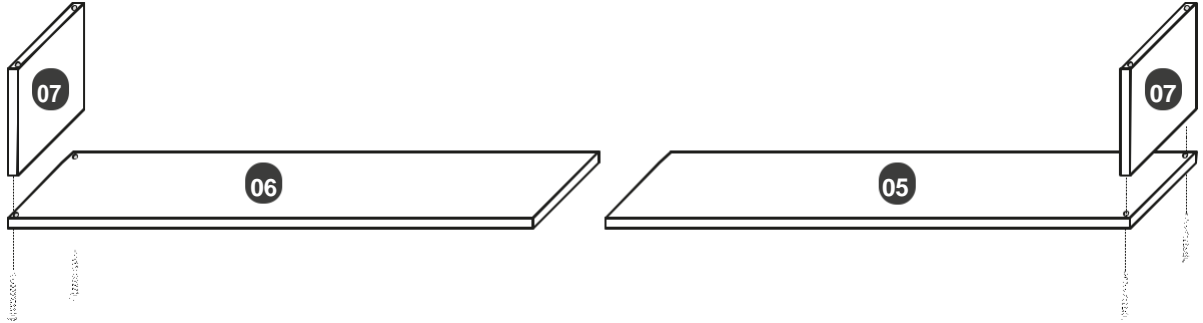

Assembly Guide

STEP 1

*3 numaralı parçalardaki iz delikleri tv ünitesinin ön tarafında olmalıdır.
*Please notice the pre-drilled holes on the pieces #3. The holes should be installed on front side so that you can install the doors correctly.

STEP 2

STEP 3