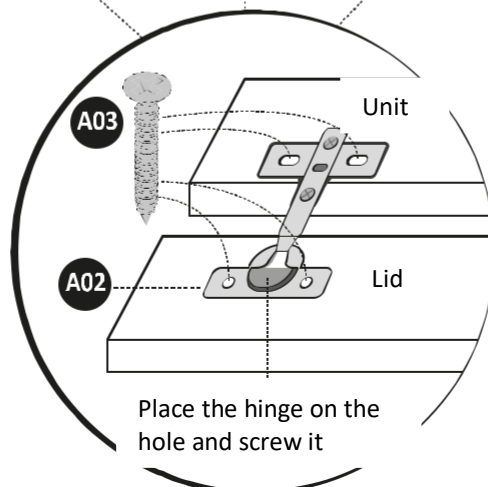

Seznam dílů /Zoznam dielov

<p>A01 4x50 a</p>  <p>28x</p>	<p>A02 W</p>  <p>6x</p>	<p>A03 3x18 a</p>  <p>24x</p>	<p>A04</p> 	<p>A05</p>  <p>20x</p>
---	--	--	--	---

PARTS

Note : Part 03 has pre-drilled holes on both sides.

Assembly Guide

STEP 1

*3 numaralı parçalardaki iz delikleri tv ünitesinin ön tarafında olmalıdır.
*Please notice the pre-drilled holes on the pieces #3. The holes should be installed on front side so that you can install the doors correctly.

STEP 2

STEP 3

STEP 4

STEP 5

STEP 6

STEP 7

Cover the screws with plugs.

DECOROTIKA