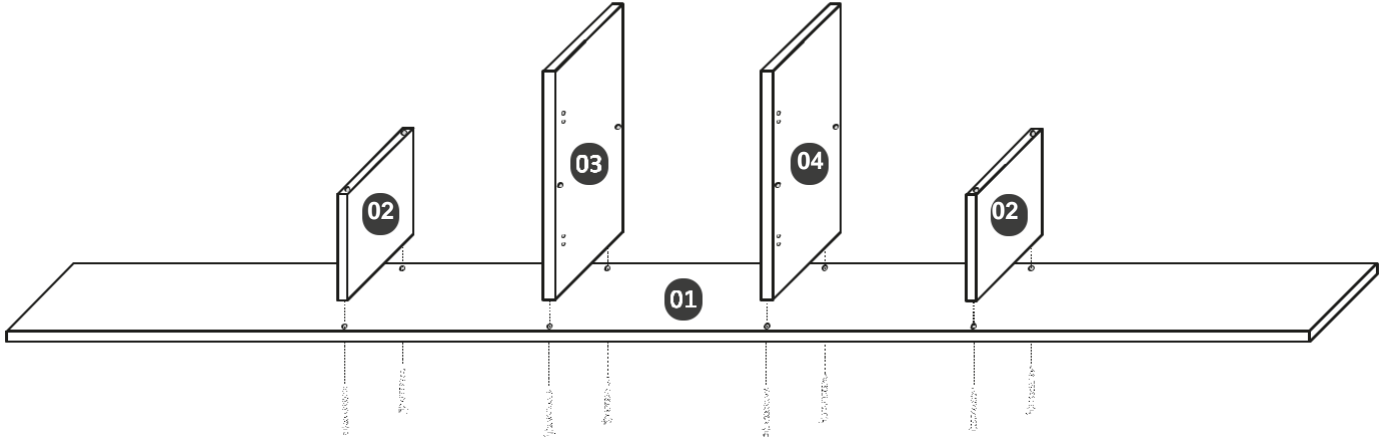

Seznam dílů /Zoznam dielov

<p>A01 4x50 a</p>  <p>28x</p>	<p>A02 W</p>  <p>6x</p>	<p>A03 3x18 a</p>  <p>24x</p>	<p>A04</p> 	<p>A05</p>  <p>20x</p>
---	--	--	--	---

PARTS

Note : Part 03 has pre-drilled holes on both sides.

Assembly Guide

STEP 1

*3 numaralı parçalardaki iz delikleri tv ünitesinin ön tarafında olmalıdır.
*Please notice the pre-drilled holes on the pieces #3. The holes should be installed on front side so that you can install the doors correctly.