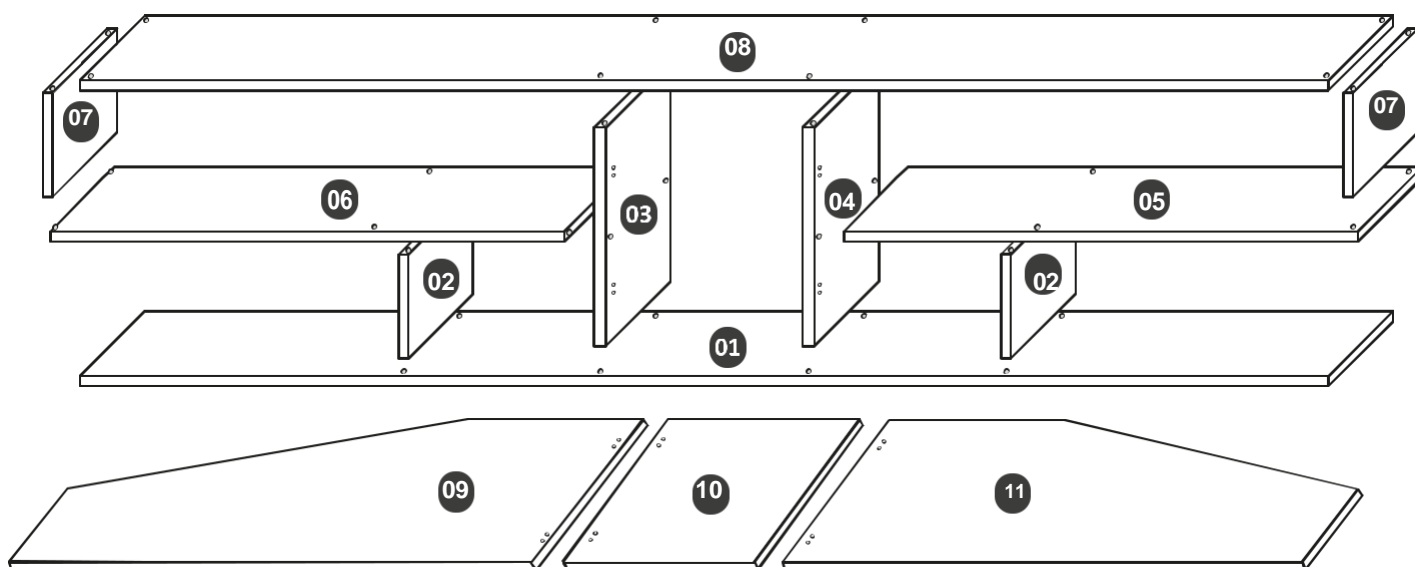

Seznam dílů /Zoznam dielov

<p>A01 4x50 a</p>  <p>28x</p>	<p>A02 W</p>  <p>6x</p>	<p>A03 3x18 a</p>  <p>24x</p>	<p>A04</p> 	<p>A05</p>  <p>20x</p>
---	--	--	--	---

PARTS

Note : Part 03 has pre-drilled holes on both sides.

Assembly Guide

STEP 1

*3 numaralı parçalardaki iz delikleri tv ünitesinin ön tarafında olmalıdır.
*Please notice the pre-drilled holes on the pieces #3. The holes should be installed on front side so that you can install the doors correctly.