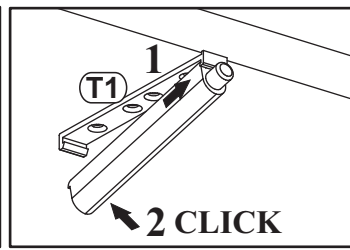

SWITCH RTV 3

7

ZR1		D6	
x4		x8	US03,5x30

8

KR2	
x4	Ø8

LED	
x1	X1

SWITCH RTV 3

9