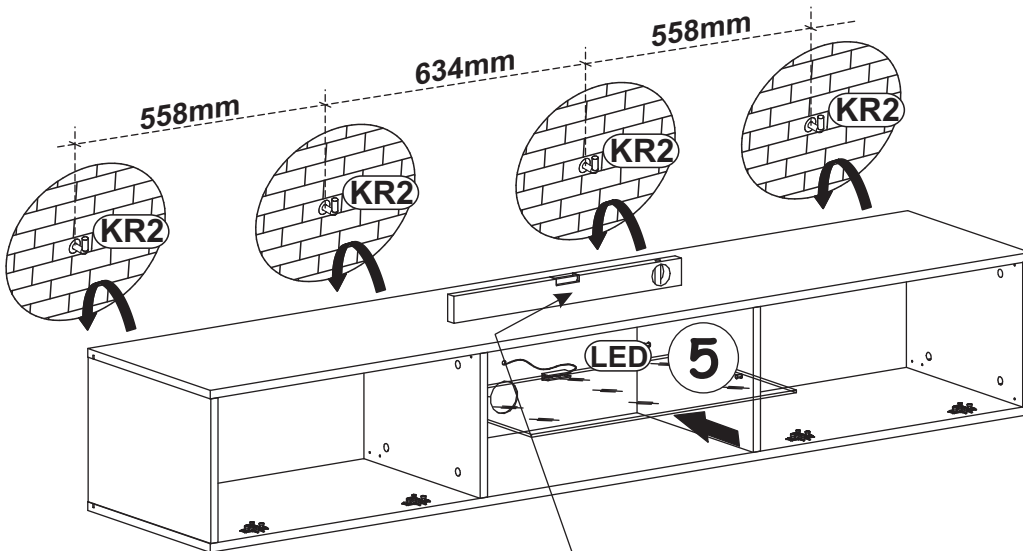

SWITCH RTV 3

7

ZR1		D6	
x4		x8	US03,5x30

8

KR2	
x4	Ø8

LED	
x1	X1

SWITCH RTV 3

9