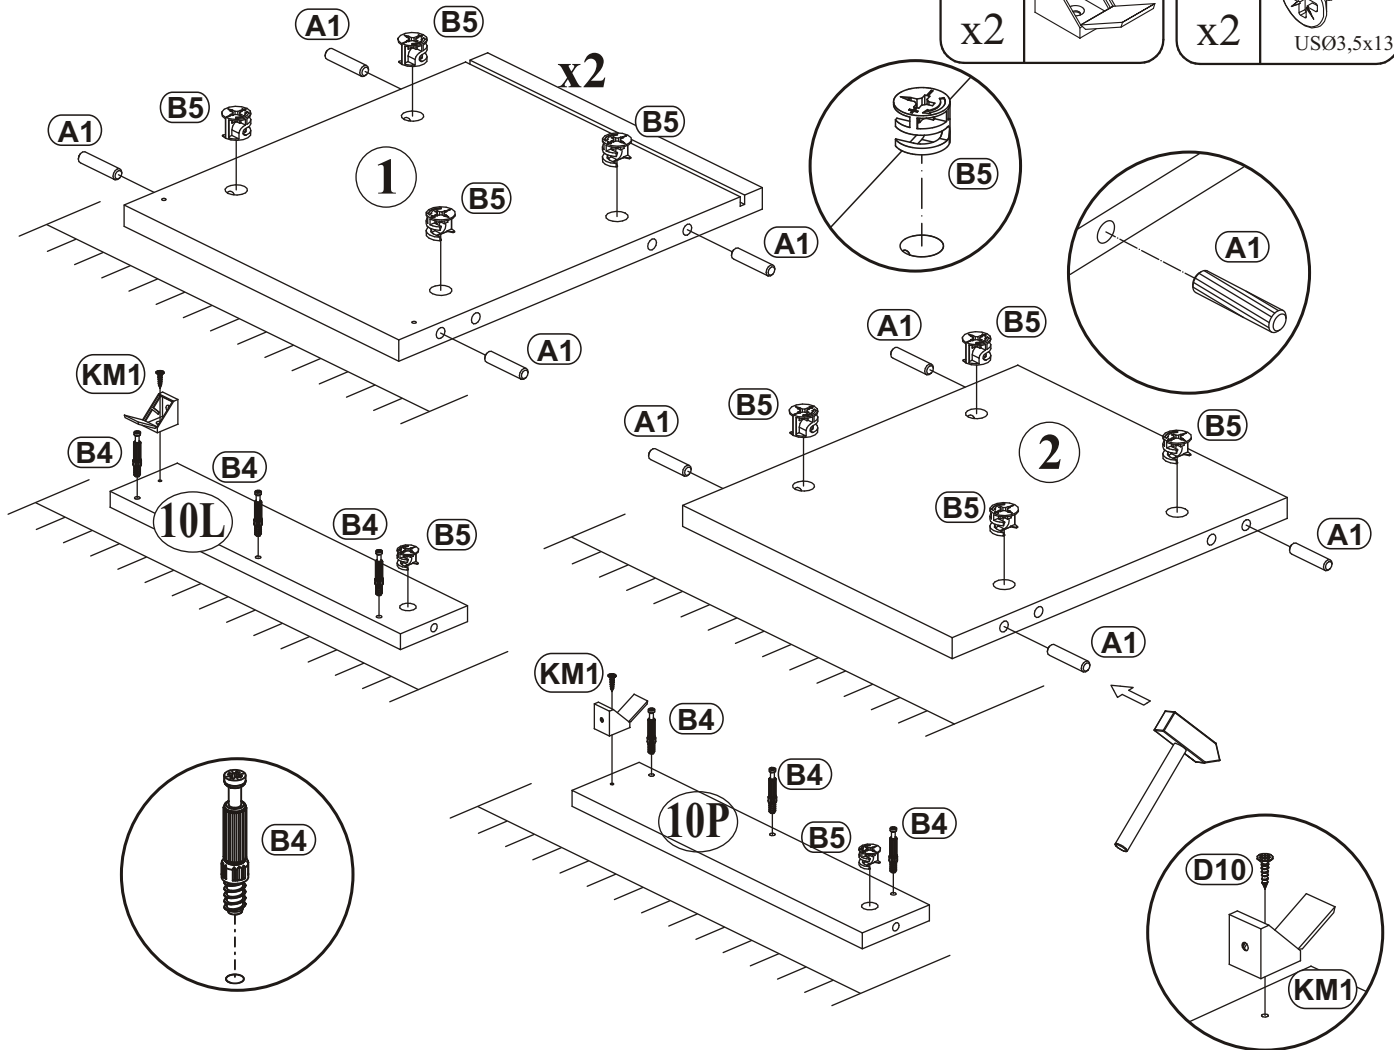

CONCRET 20_CR TYP 30

1

B4		A1		B5	
x6		x12	ø8x36	x14	ø15x12
		KM1		D10	
		x2		x2	US03,5x13