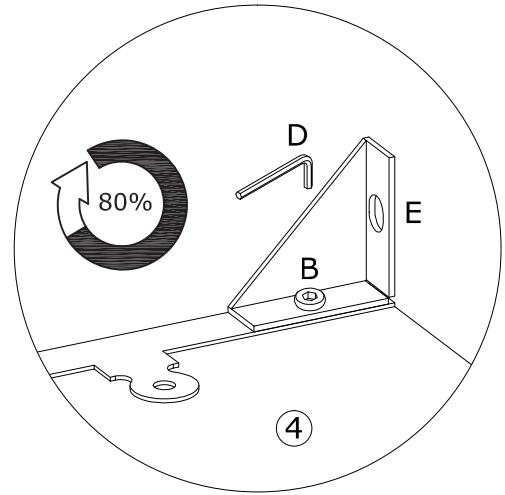

3001070/3001075
Vita 5 Tier Shelf

1

B x 2  M5x8mm	D x 1  3mm	E x 2  37x37x13mm
--	---	--

2

C x 2  Ø4x10mm	F x 1  73x23x15mm	
---	--	---

3

A x 20  M5x25mm	D x 1  3mm	G x 4  M6x20mm	
--	---	---	--

4

B x 2  M5x8mm	D x 1  3mm	
--	---	--

5

6