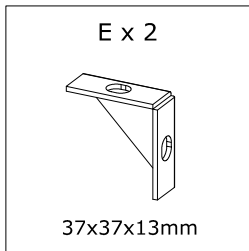

3001070/3001075
Vita 5 Tier Shelf

1

B x 2  M5x8mm	D x 1  3mm	E x 2  37x37x13mm
--	---	--

2

C x 2  Ø4x10mm	F x 1  73x23x15mm	
---	--	---

3

A x 20  M5x25mm	D x 1  3mm	G x 4  M6x20mm	
--	---	---	--

4

B x 2  M5x8mm	D x 1  3mm	
--	---	--

5

6