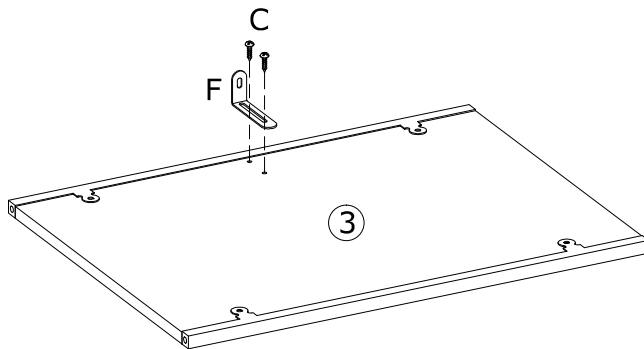

3001070/3001075
Vita 5 Tier Shelf

1

B x 2  M5x8mm	D x 1  3mm	E x 2  37x37x13mm
--	---	--

2

C x 2  Ø4x10mm	F x 1  73x23x15mm	
---	--	---

3

A x 20  M5x25mm	D x 1  3mm	G x 4  M6x20mm	
--	---	---	--

4

B x 2  M5x8mm	D x 1  3mm	
--	---	--

5

6