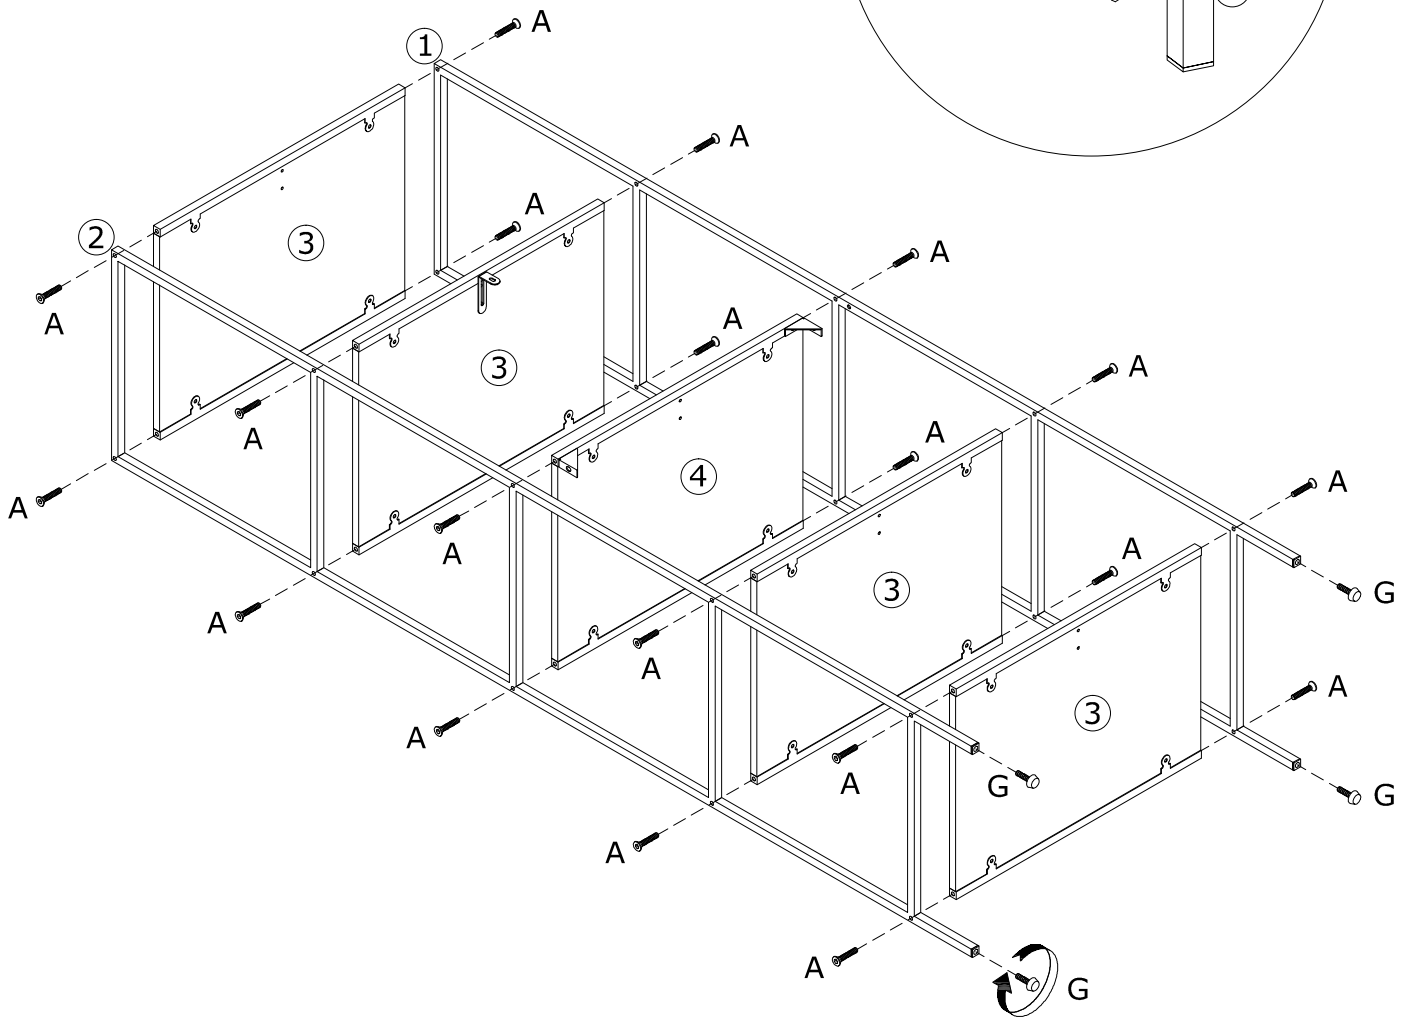

3001070/3001075
Vita 5 Tier Shelf

1

B x 2  M5x8mm	D x 1  3mm	E x 2  37x37x13mm
--	---	--

2

C x 2  Ø4x10mm	F x 1  73x23x15mm	
---	--	---

3

A x 20  M5x25mm	D x 1  3mm	G x 4  M6x20mm	
--	---	---	--

4

B x 2  M5x8mm	D x 1  3mm	
--	---	--

5

6