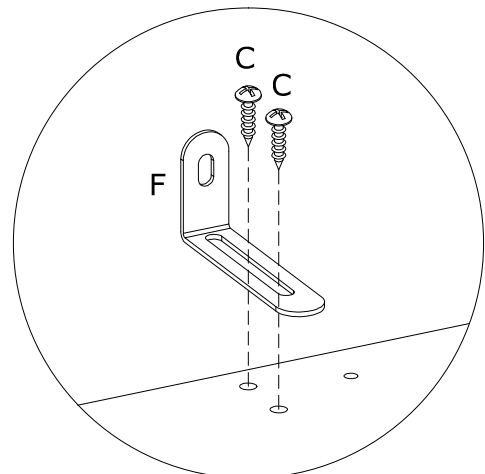

3001070/3001075
Vita 5 Tier Shelf

1

B x 2  M5x8mm	D x 1  3mm	E x 2  37x37x13mm
--	---	--

2

C x 2  Ø4x10mm	F x 1  73x23x15mm	
---	--	---

3

A x 20  M5x25mm	D x 1  3mm	G x 4  M6x20mm	
--	---	---	--

4

B x 2  M5x8mm	D x 1  3mm	
--	---	--

5

6