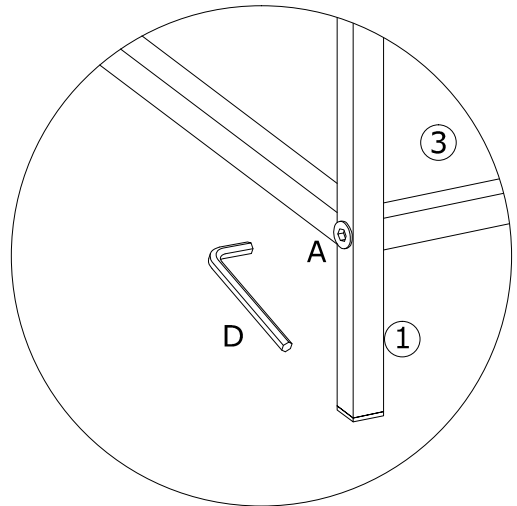

3001070/3001075
Vita 5 Tier Shelf

1

B x 2  M5x8mm	D x 1  3mm	E x 2  37x37x13mm
--	---	--

2

C x 2  Ø4x10mm	F x 1  73x23x15mm	
---	--	---

3

A x 20  M5x25mm	D x 1  3mm	G x 4  M6x20mm	
--	---	---	--

4

B x 2  M5x8mm	D x 1  3mm	
--	---	--

5

6