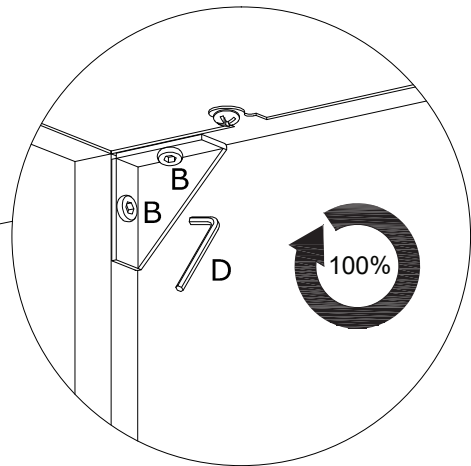

3001070/3001075
Vita 5 Tier Shelf

1

B x 2  M5x8mm	D x 1  3mm	E x 2  37x37x13mm
--	---	--

2

C x 2  Ø4x10mm	F x 1  73x23x15mm	
---	--	---

3

A x 20  M5x25mm	D x 1  3mm	G x 4  M6x20mm	
--	---	---	--

4

B x 2  M5x8mm	D x 1  3mm	
--	---	--

5

6