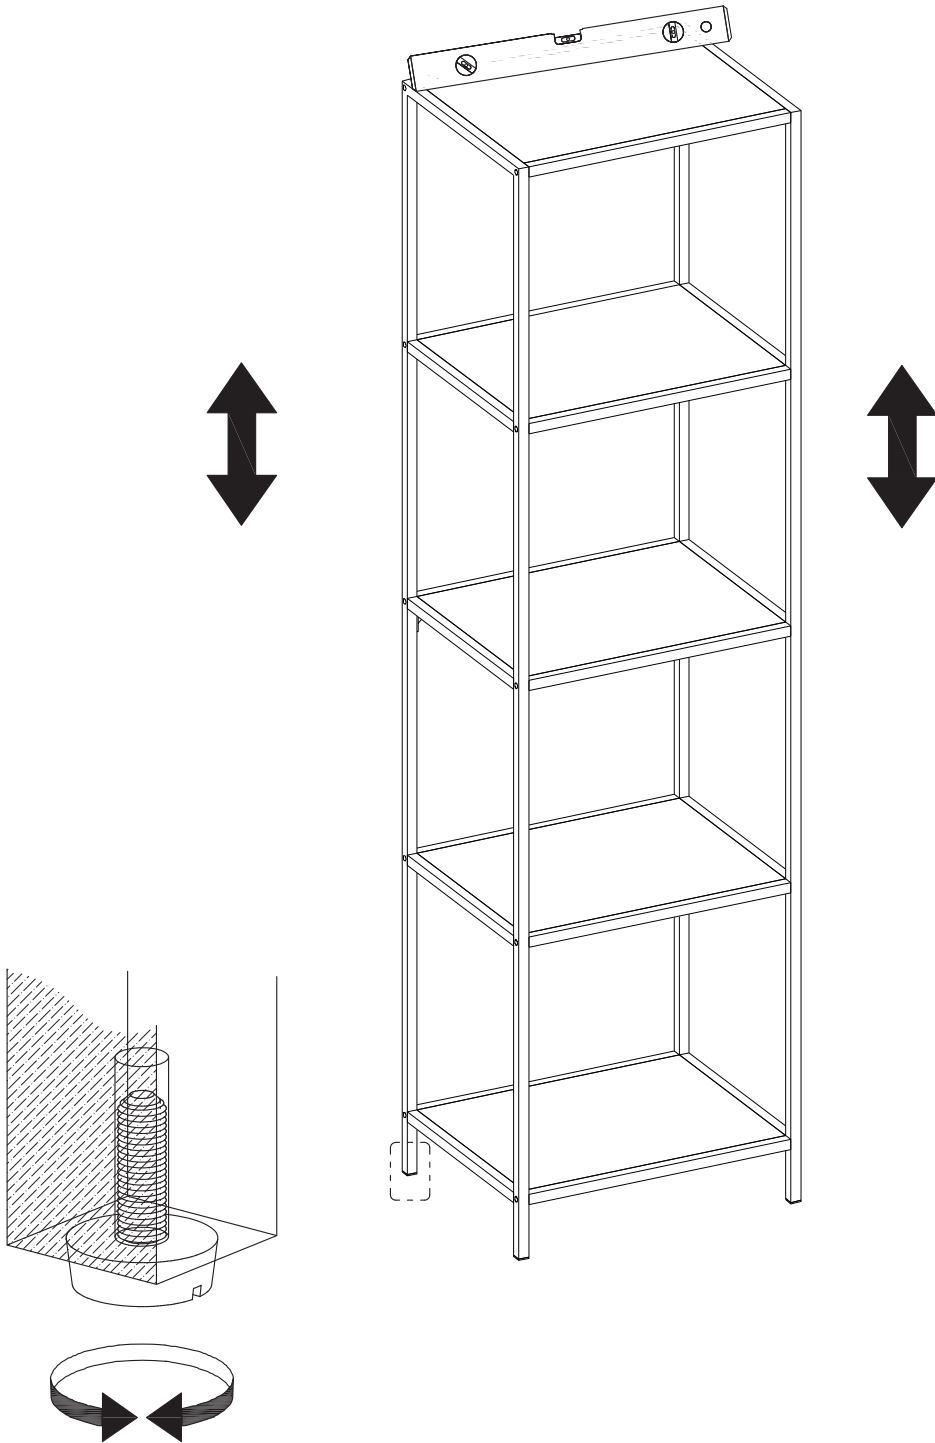

3001070/3001075
Vita 5 Tier Shelf

1

B x 2  M5x8mm	D x 1  3mm	E x 2  37x37x13mm
--	---	--

2

C x 2  Ø4x10mm	F x 1  73x23x15mm	
---	--	---

3

A x 20  M5x25mm	D x 1  3mm	G x 4  M6x20mm	
--	---	---	--

4

B x 2  M5x8mm	D x 1  3mm	
--	---	--

5

6