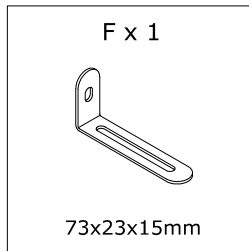

3001070/3001075
Vita 5 Tier Shelf

1

B x 2  M5x8mm	D x 1  3mm	E x 2  37x37x13mm
--	---	--

2

C x 2  Ø4x10mm	F x 1  73x23x15mm	
---	--	---

3

A x 20  M5x25mm	D x 1  3mm	G x 4  M6x20mm	
--	---	---	--

4

B x 2  M5x8mm	D x 1  3mm	
--	---	--

5

6