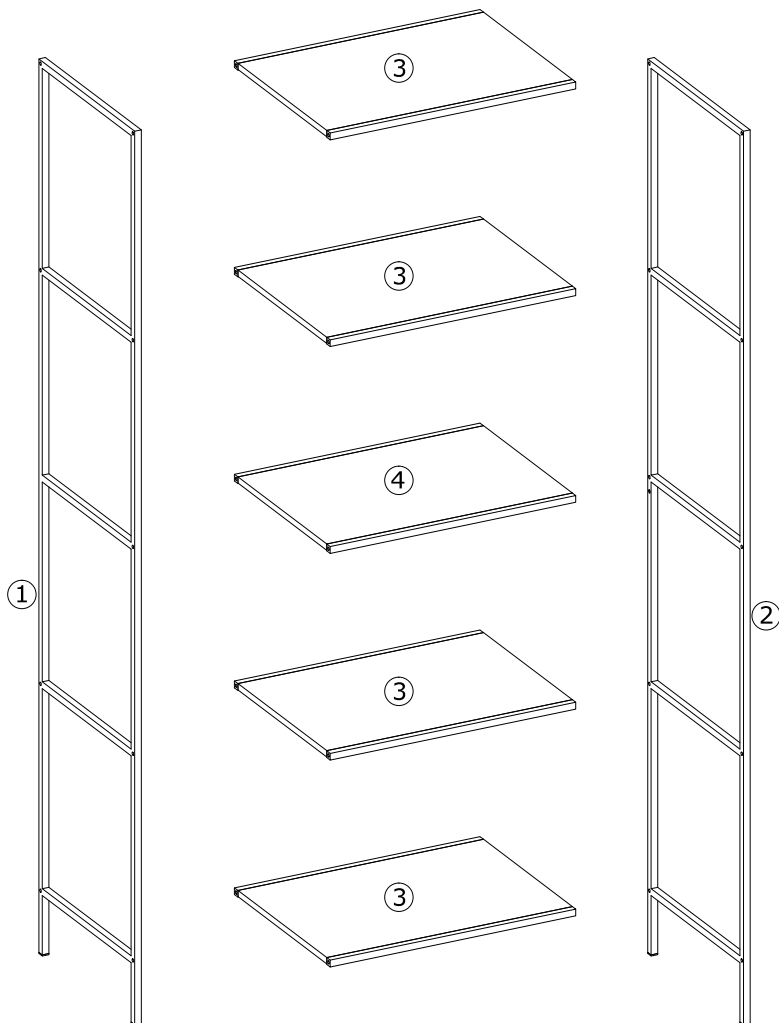

3001070/3001075
Vita 5 Tier Shelf

1

B x 2  M5x8mm	D x 1  3mm	E x 2  37x37x13mm
--	---	--

2

C x 2  Ø4x10mm	F x 1  73x23x15mm	
---	--	---

3

A x 20  M5x25mm	D x 1  3mm	G x 4  M6x20mm	
--	---	---	--

4

B x 2  M5x8mm	D x 1  3mm	
--	---	--

5

6