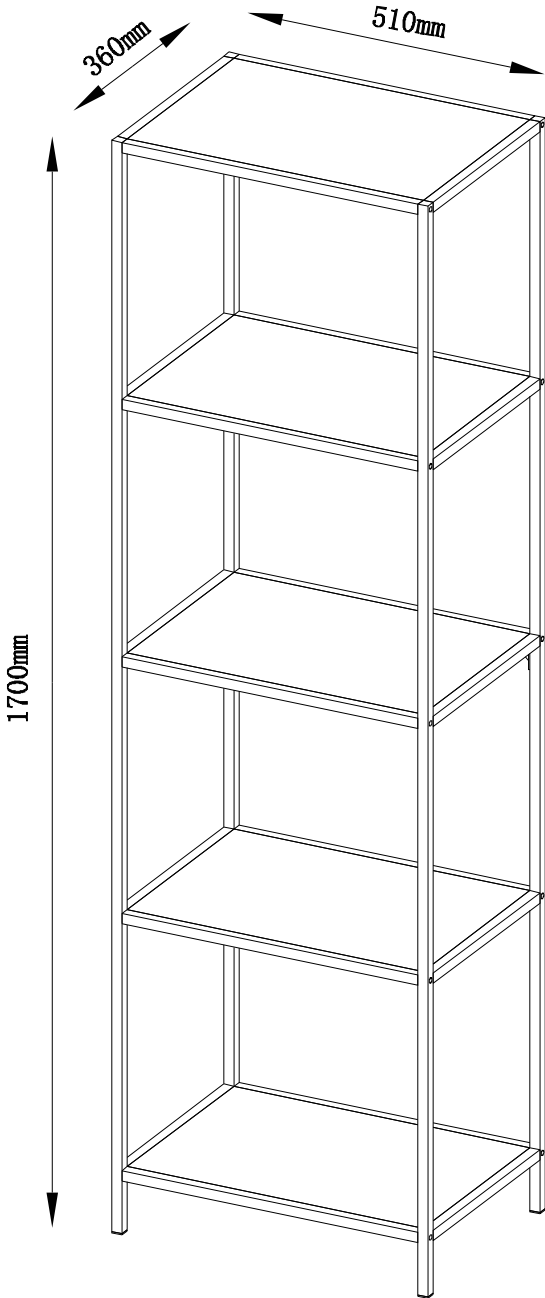

3001070/3001075
Vita 5 Tier Shelf

1

B x 2  M5x8mm	D x 1  3mm	E x 2  37x37x13mm
--	---	--

2

C x 2  Ø4x10mm	F x 1  73x23x15mm	
---	--	---

3

A x 20  M5x25mm	D x 1  3mm	G x 4  M6x20mm	
--	---	---	--

4

B x 2  M5x8mm	D x 1  3mm	
--	---	--

5

6