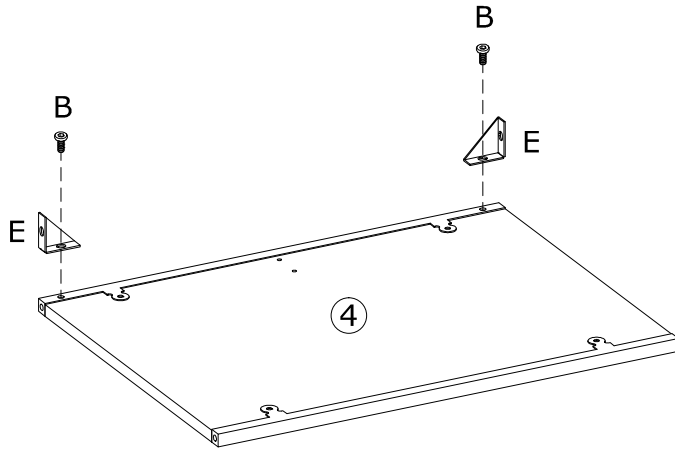

3001070/3001075
Vita 5 Tier Shelf

1

B x 2  M5x8mm	D x 1  3mm	E x 2  37x37x13mm
--	---	--

2

C x 2  Ø4x10mm	F x 1  73x23x15mm	
---	--	---

3

A x 20  M5x25mm	D x 1  3mm	G x 4  M6x20mm	
--	---	---	--

4

B x 2  M5x8mm	D x 1  3mm	
--	---	--

5

6