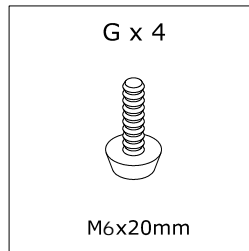

3001070/3001075
Vita 5 Tier Shelf

1

B x 2  M5x8mm	D x 1  3mm	E x 2  37x37x13mm
--	---	--

2

C x 2  Ø4x10mm	F x 1  73x23x15mm	
---	--	---

3

A x 20  M5x25mm	D x 1  3mm	G x 4  M6x20mm	
--	---	---	--

4

B x 2  M5x8mm	D x 1  3mm	
--	---	--

5

6