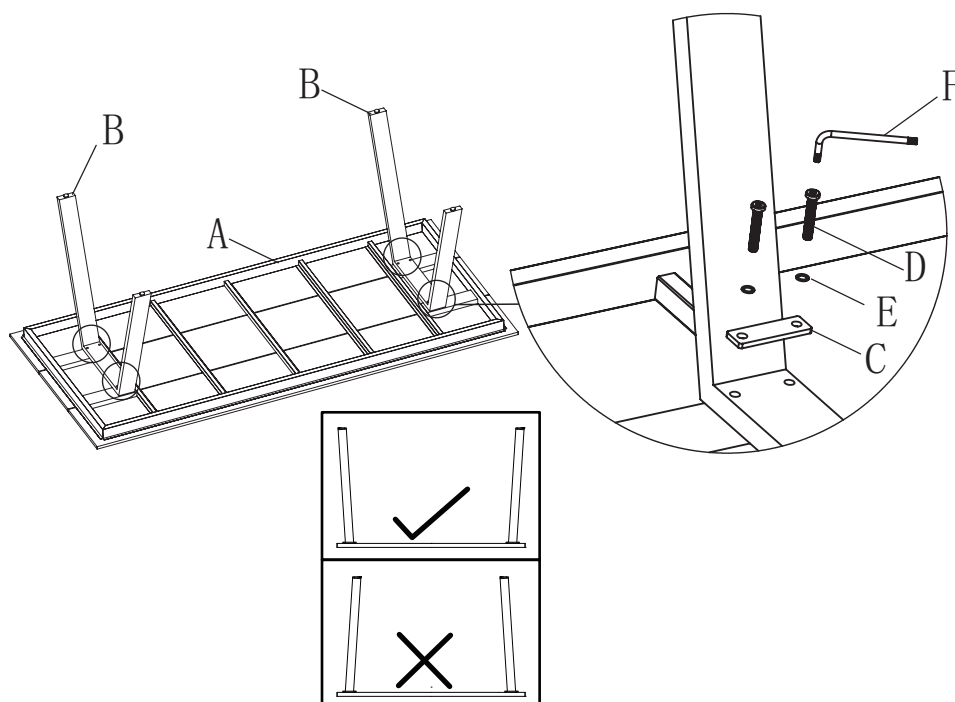

7501025 Toronto Garden Table in nonwood, black, 220x100cm

A		x1	B		x2	C		x4
D		x8	E		x8	F		x1

1

2