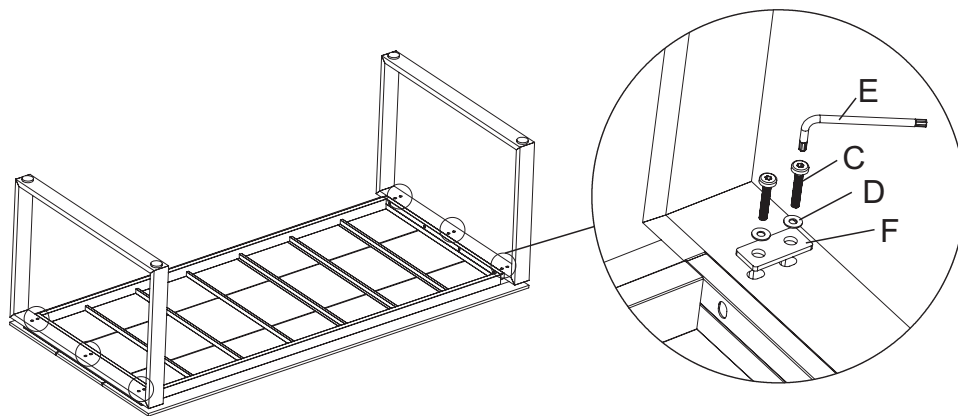

7501022 Denver Garden Table in nonwood,
grey with black legs, 210x100 cm

A		x2	B		x1	C		x20
D		x20	E		x1	F		x6

1

2

3