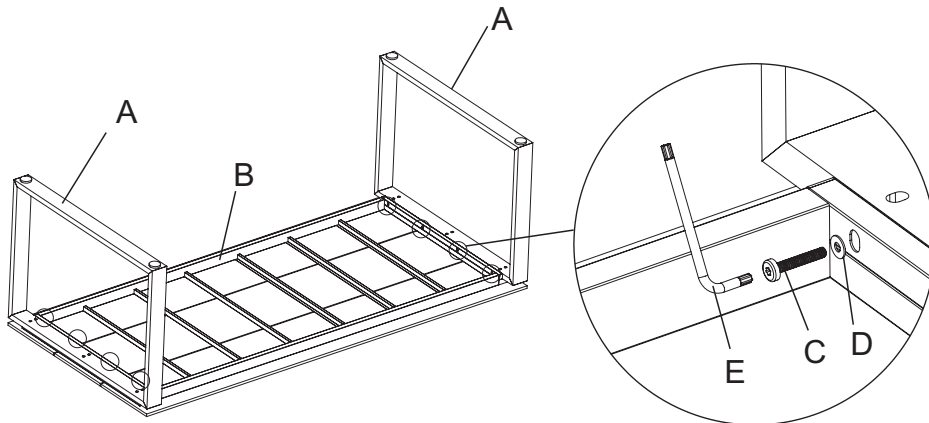

7501022 Denver Garden Table in nonwood,
grey with black legs, 210x100 cm

A		x2	B		x1	C		x20
D		x20	E		x1	F		x6

1

2

3