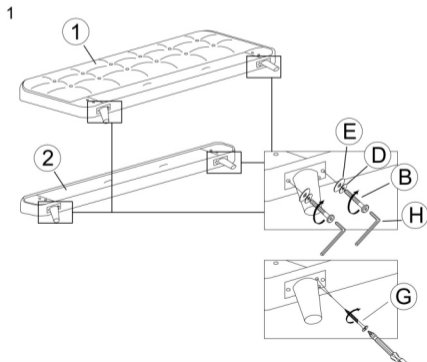

NO	DESCRIPTION	QTY
1	HEADBOARD	1 PC
2	FOOTBOARD	1 PC
3	SIDE RAIL	2 PCS
4	LVL SLATS	16 PCS
5	VERTICAL RAIL	1 PC
6	SIDE PLASTIC CAP	32 PCS
7	BED LEG	4 PCS

NO	DESCRIPTION	QTY
A	JCBB M8 X 40MM	8PCS
B	JCBC M6 X 30MM	8PCS
C	JCBC M6 X 50MM	2PCS
D	SPRING WASHER 5/16"	18PCS
E	FLAT WASHER 5/16"	16PCS
F	FLAT WASHER 1/4"	2PCS
G	CSK M4 X 25MM	8PCS
H	ALLEN KEY M4	1PC
I	ALLEN KEY M5	1PC