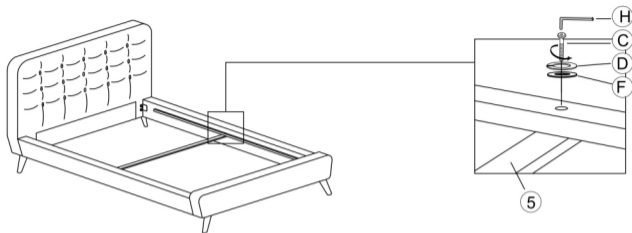

NO	DESCRIPTION	QTY
1	HEADBOARD	1 PC
2	FOOTBOARD	1 PC
3	SIDE RAIL	2 PCS
4	LVL SLATS	16 PCS
5	VERTICAL RAIL	1 PC
6	SIDE PLASTIC CAP	32 PCS
7	BED LEG	4 PCS

NO	DESCRIPTION	QTY
A	JCBB M8 X 40MM	8PCS
B	JCBC M6 X 30MM	8PCS
C	JCBC M6 X 50MM	2PCS
D	SPRING WASHER 5/16"	18PCS
E	FLAT WASHER 5/16"	16PCS
F	FLAT WASHER 1/4"	2PCS
G	CSK M4 X 25MM	8PCS
H	ALLEN KEY M4	1PC
I	ALLEN KEY M5	1PC