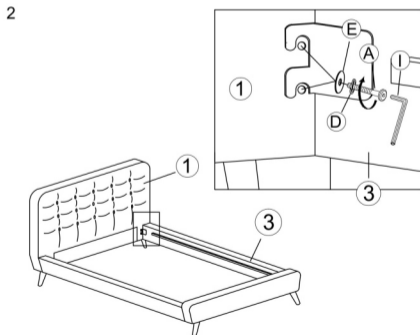

NO	DESCRIPTION	QTY
1	HEADBOARD	1 PC
2	FOOTBOARD	1 PC
3	SIDE RAIL	2 PCS
4	LVL SLATS	16 PCS
5	VERTICAL RAIL	1 PC
6	SIDE PLASTIC CAP	32 PCS
7	BED LEG	4 PCS

NO	DESCRIPTION	QTY
A	JCBB M8 X 40MM	8PCS
B	JCBC M6 X 30MM	8PCS
C	JCBC M6 X 50MM	2PCS
D	SPRING WASHER 5/16"	18PCS
E	FLAT WASHER 5/16"	16PCS
F	FLAT WASHER 1/4"	2PCS
G	CSK M4 X 25MM	8PCS
H	ALLEN KEY M4	1PC
I	ALLEN KEY M5	1PC