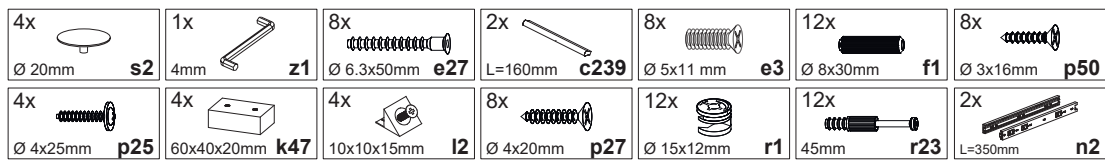

# Meria

L21-KOM2S

A	B (mm)	C	D
1	454x145x16	x2	3/3
2	454x191x16	x2	3/3
3	341x390x16	x2	3/3
4	341x390x16	x2	3/3
5	462x408x16	x2	3/3
6	462x390x16	x2	3/3
7	350x100x16	x4	3/3
8	350x100x16	x4	3/3
9	371x100x16	x4	3/3
10	386x350x2.5	x4	3/3
11	356x444x2.5	x2	3/3