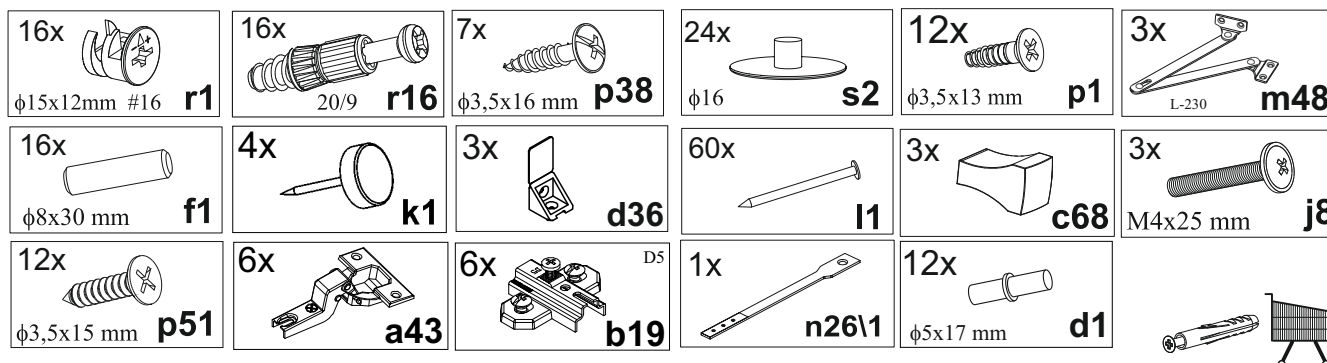

## BUT3D

A	B	C	D	A	B	C	D		
1	HM1-014	465	344	1/1	6	HM1-318	471	339	1/1
2	HM1-123	1248	340	1/1	7	HM1-319	471	320	1/1
3	HM1-128	1248	340	1/1	8	HM1-446	471	32	1/1
4	HM1-205	555	350	1/1	9	HM1-912	1148	265	1/1
5	HM1-316	471	339	1/1	10	LH-1114	1114	14	1/1