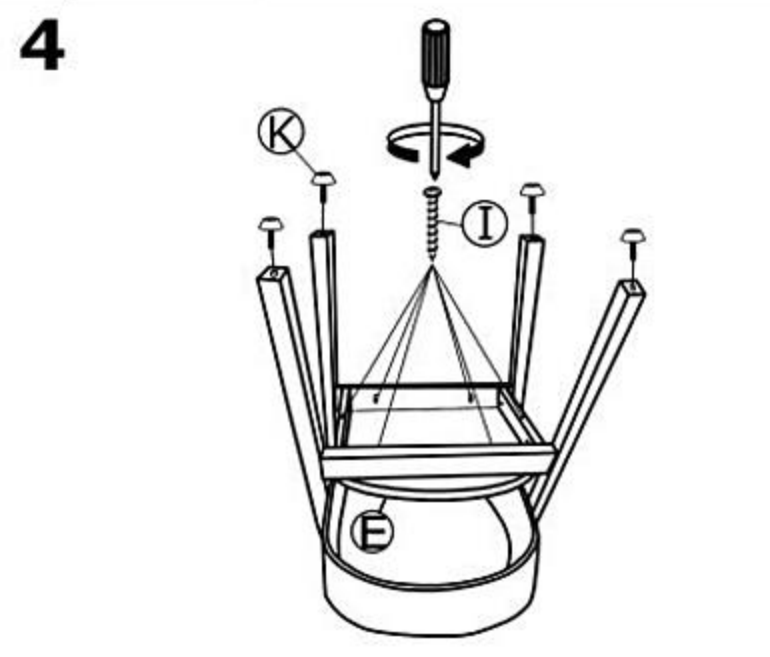

K562

A	FRONT LEG	1
B	BACK LEG	1
C	SIDE STRECHER	2
D	BACK REST	1
E	CHAIR SEAT	1
F	JCBC SCREW M6 X 80MM (BLK)	4
G	JCBB SCREW M6 X 20MM (BLK)	4
H	BARREL NUT 6 X 13MM	4
I	PH M5 X 32MM (BLK)	6
J	WOOD DOWEL 10 X 30MM	4
K	ADJUSTABLE SCREW 6 X 16MM	4
L	ALLEN KEY M4 (BALL SHAPE)	1

 max. 100 kg