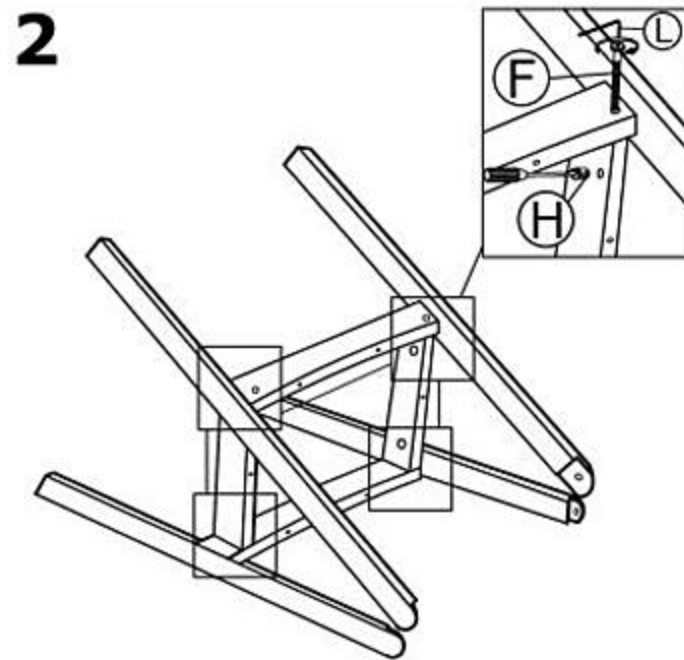

K562

A	FRONT LEG	1
B	BACK LEG	1
C	SIDE STRECHER	2
D	BACK REST	1
E	CHAIR SEAT	1
F	JCBC SCREW M6 X 80MM (BLK)	4
G	JCBB SCREW M6 X 20MM (BLK)	4
H	BARREL NUT 6 X 13MM	4
I	PH M5 X 32MM (BLK)	6
J	WOOD DOWEL 10 X 30MM	4
K	ADJUSTABLE SCREW 6 X 16MM	4
L	ALLEN KEY M4 (BALL SHAPE)	1

 max. 100 kg