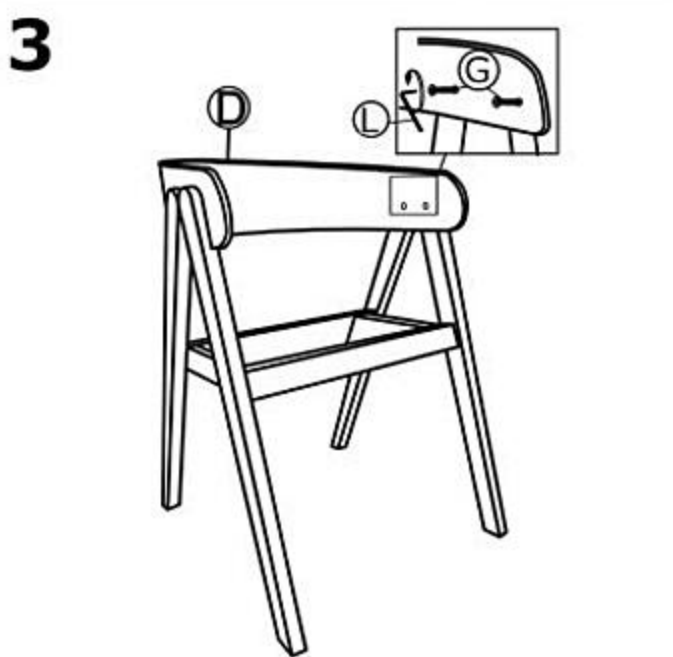

K562

A	FRONT LEG	1
B	BACK LEG	1
C	SIDE STRECHER	2
D	BACK REST	1
E	CHAIR SEAT	1
F	JCBC SCREW M6 X 80MM (BLK)	4
G	JCBB SCREW M6 X 20MM (BLK)	4
H	BARREL NUT 6 X 13MM	4
I	PH M5 X 32MM (BLK)	6
J	WOOD DOWEL 10 X 30MM	4
K	ADJUSTABLE SCREW 6 X 16MM	4
L	ALLEN KEY M4 (BALL SHAPE)	1

 max. 100 kg