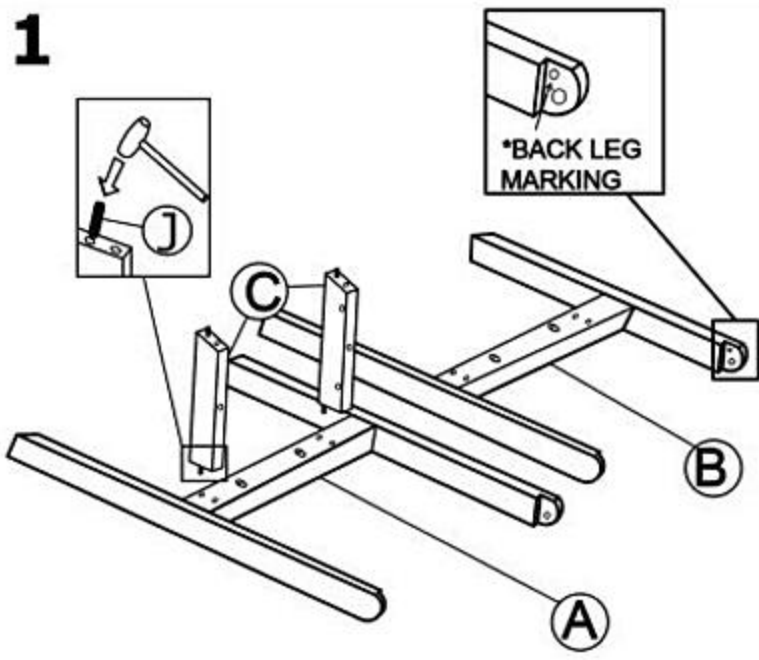

K562

A	FRONT LEG	1
B	BACK LEG	1
C	SIDE STRECHER	2
D	BACK REST	1
E	CHAIR SEAT	1
F	JCBC SCREW M6 X 80MM (BLK)	4
G	JCBB SCREW M6 X 20MM (BLK)	4
H	BARREL NUT 6 X 13MM	4
I	PH M5 X 32MM (BLK)	6
J	WOOD DOWEL 10 X 30MM	4
K	ADJUSTABLE SCREW 6 X 16MM	4
L	ALLEN KEY M4 (BALL SHAPE)	1

 max. 100 kg