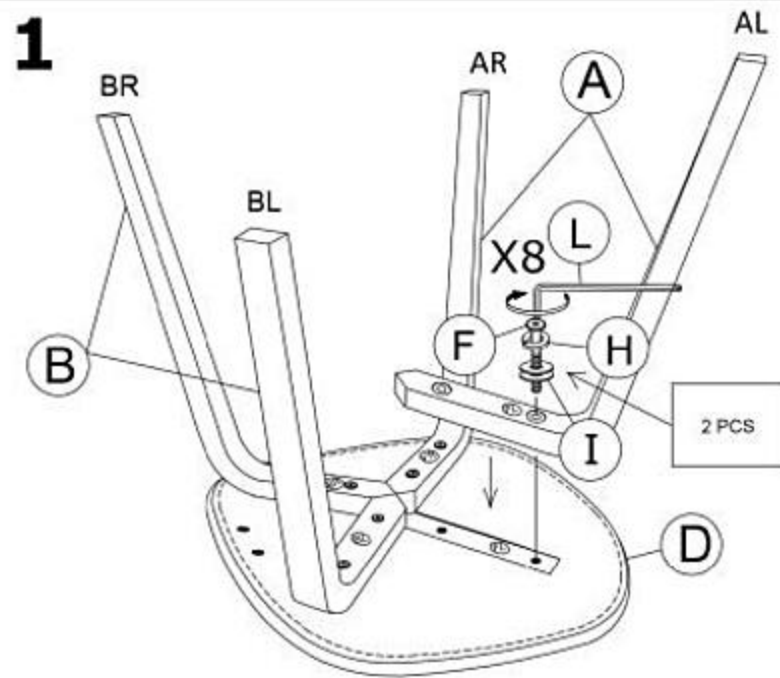

K563

A	CHAIR LEG (AL/AR)		1+1
B	CHAIR LEG (BL/BR)		1+1
C	CHAIR BACK		1
D	CHAIR SEAT		1
E	CORNER BLOCK		2
F	JCBC BOLT M6 X 40MM (BLK)		8
G	JCBB BOLT M6 X 30MM (BLK)		3
H	SPRING WASHER 5/16" (BLK)		8
I	FLAT WASHER M8 X 18MM (BLK)		16
J	FLAT WASHER 5/16" (BLK)		3
K	PH M4x32MM (BLK)		6
L	ALLEN KEY M4 (BALL SHAPE)		1
M	ADJUSTABLE SCREW 6 X 16MM		4 PCS