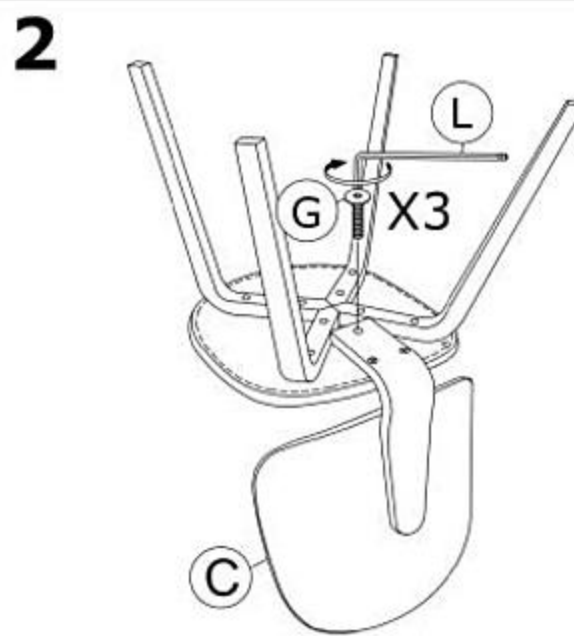

K563

A	CHAIR LEG (AL/AR)		1+1
B	CHAIR LEG (BL/BR)		1+1
C	CHAIR BACK		1
D	CHAIR SEAT		1
E	CORNER BLOCK		2
F	JCBC BOLT M6 X 40MM (BLK)		8
G	JCBB BOLT M6 X 30MM (BLK)		3
H	SPRING WASHER 5/16" (BLK)		8
I	FLAT WASHER M8 X 18MM (BLK)		16
J	FLAT WASHER 5/16" (BLK)		3
K	PH M4x32MM (BLK)		6
L	ALLEN KEY M4 (BALL SHAPE)		1
M	ADJUSTABLE SCREW 6 X 16MM		4 PCS