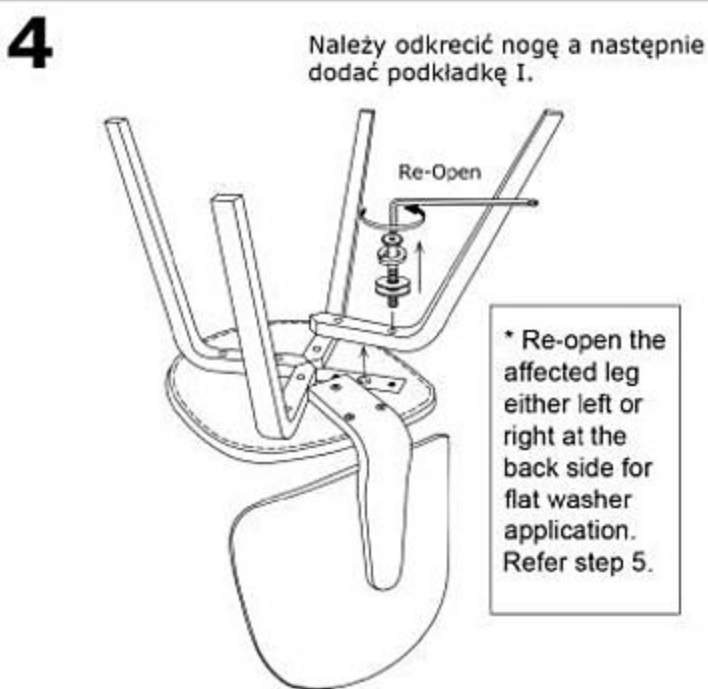

K563

A	CHAIR LEG (AL/AR)		1+1
B	CHAIR LEG (BL/BR)		1+1
C	CHAIR BACK		1
D	CHAIR SEAT		1
E	CORNER BLOCK		2
F	JCBC BOLT M6 X 40MM (BLK)		8
G	JCBB BOLT M6 X 30MM (BLK)		3
H	SPRING WASHER 5/16" (BLK)		8
I	FLAT WASHER M8 X 18MM (BLK)		16
J	FLAT WASHER 5/16" (BLK)		3
K	PH M4x32MM (BLK)		6
L	ALLEN KEY M4 (BALL SHAPE)		1
M	ADJUSTABLE SCREW 6 X 16MM		4 PCS