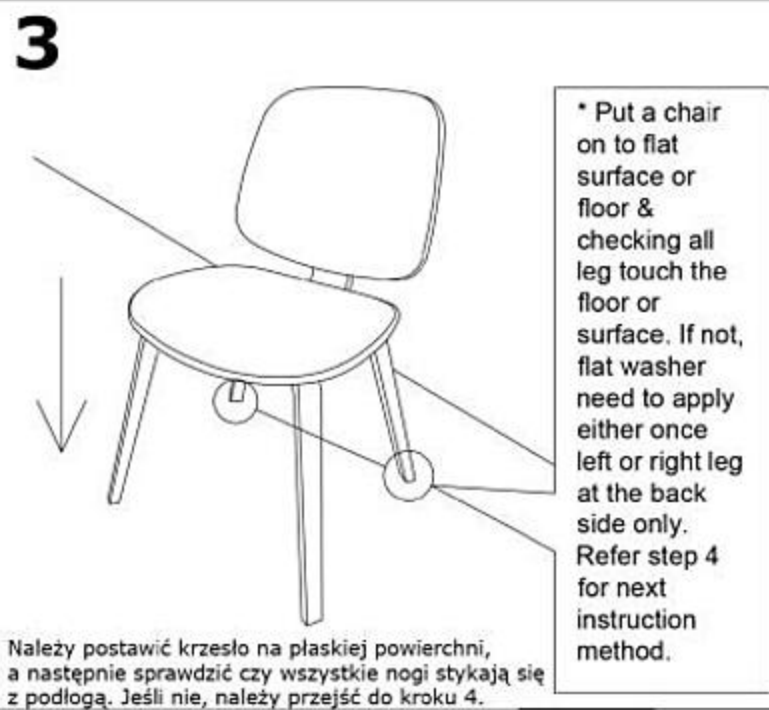

K563

A	CHAIR LEG (AL/AR)		1+1
B	CHAIR LEG (BL/BR)		1+1
C	CHAIR BACK		1
D	CHAIR SEAT		1
E	CORNER BLOCK		2
F	JCBC BOLT M6 X 40MM (BLK)		8
G	JCBB BOLT M6 X 30MM (BLK)		3
H	SPRING WASHER 5/16" (BLK)		8
I	FLAT WASHER M8 X 18MM (BLK)		16
J	FLAT WASHER 5/16" (BLK)		3
K	PH M4x32MM (BLK)		6
L	ALLEN KEY M4 (BALL SHAPE)		1
M	ADJUSTABLE SCREW 6 X 16MM		4 PCS