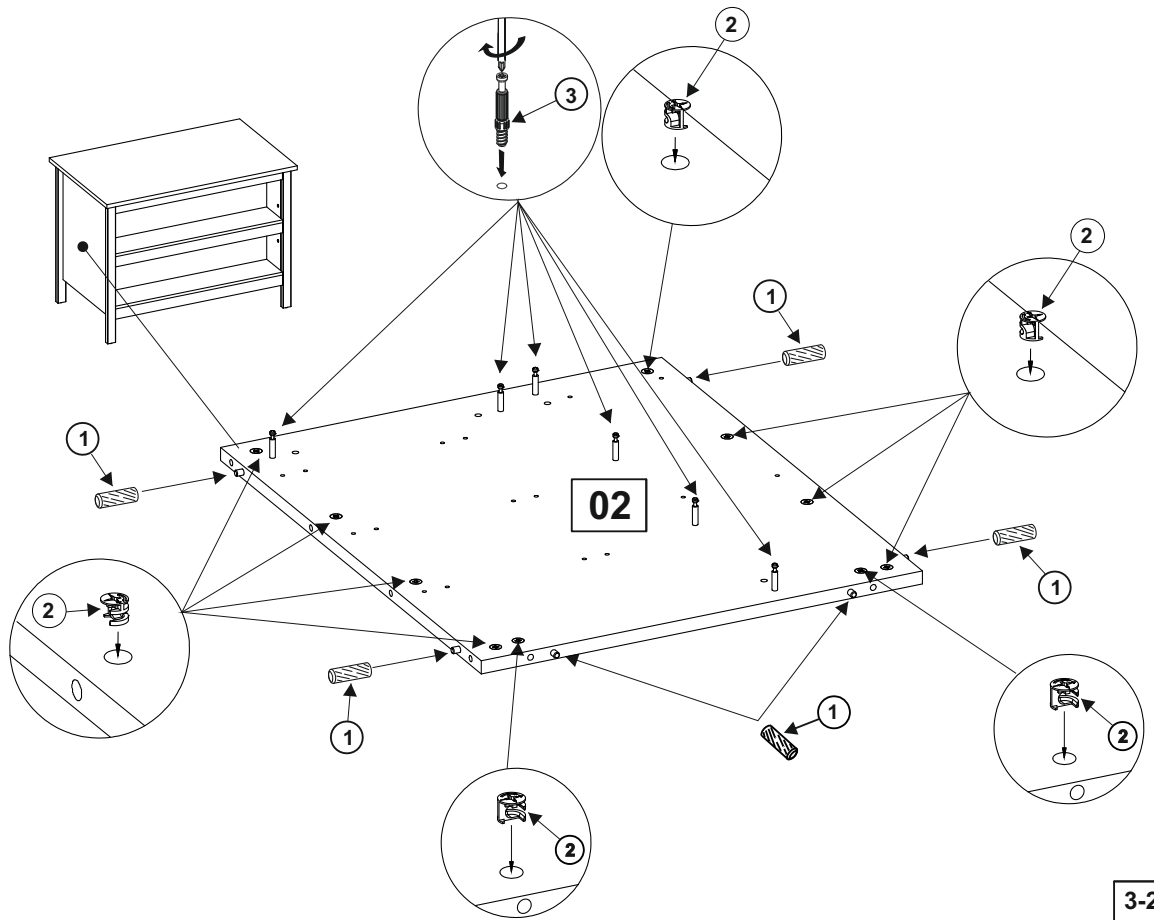

PIAZZA NERO 3Z

①	∅ 8x35	6x
②	15x12	10x
③		6x

①	∅ 8x35	✓
⑦	∅ 6x30	✗

②	15x12	✓
⑧	15x10	✗