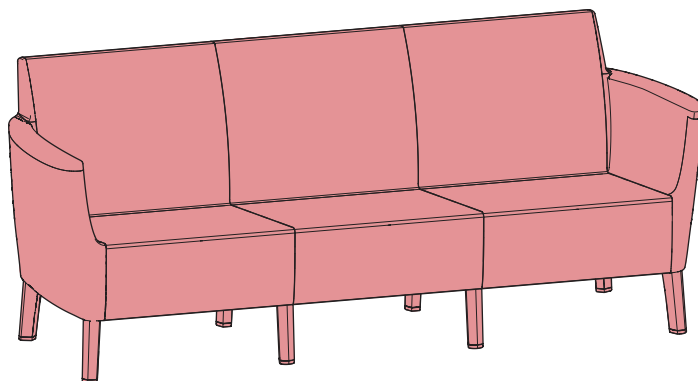

# SALEMO

---

## CHAIR & SOFAS

442275

442275.442275

442275.442275.442275

SALEMO CHAIR & SOFAS V1.0 / 5009717

Made in Hungary - Keter Hungary Kft. - part of the Keter Group  
Zsong Völgy 2 - H-4211 Ebes - Hungary  
[www.ketergroup.com](http://www.ketergroup.com)