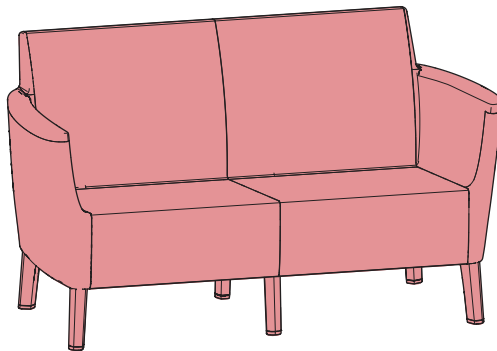

# SALEMO

---

## CHAIR & SOFAS

442275

442275.442275

442275.442275.442275

SALEMO CHAIR & SOFAS V1.0 / 5009717

Made in Hungary - Keter Hungary Kft. - part of the Keter Group  
Zsong Völgy 2 - H-4211 Ebes - Hungary  
[www.ketergroup.com](http://www.ketergroup.com)