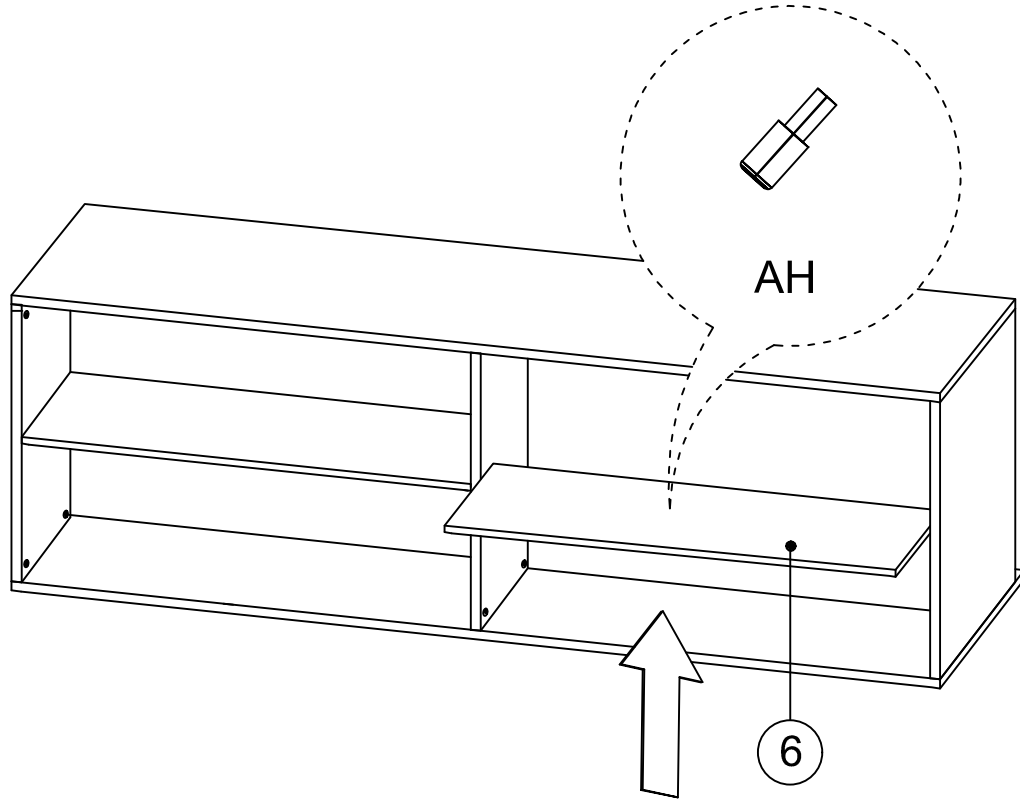

## MATERIALS

 X 16 A MINIFIX GIB	 X 16 B MINIFIX BODY	 X 16 C MIN.STOPPER	 X 16 D DOWEL	 X 48 G 3,5 x 18 SCREW	 X 2 U HINGE
 X 10 EV 4x35 SCREW	 X 5 BN 250mm PVC LEG	 X 4 S HINGE (Crank 0)	 X 4 T HINGE (Crank 7)	 X 4 AH SHELF BUTTON	 X 8 AJ PLASTIC JOINING

## DEC0025 TRESS

NO	NAME	PIECE	NO	İSİM	ADET
1	BOTTOM PART	1 PC	1	ALT TABLA	1 ADET
2	LEFT PART	1 PC	2	SOL YAN	1 ADET
3	FIXED SHELF	1 PC	3	SABİT RAF	1 ADET
4	COVER PART	1 PC	4	DÜŞER KAPAK	1 ADET
5	MIDDLE PART	1 PC	5	UZUN ORTA DİKME	1 ADET
6	FIXED SHELF	1 PC	6	SABİT RAF	1 ADET
7	RIGHT PARTS	1 PC	7	SAĞ YAN	1 ADET
8	BOTTOM BACK PART	1 PC	8	ALT ARKALIK	1 ADET
9	TOP BACK PART	1 PC	9	ÜST ARKALIK	1 ADET
10	TOP PART	1 PC	10	ÜST TABLA	1 ADET
11	COVER PARTS	2 PCS	11	KISA KAPAKLAR	2 ADET
12	COVER PARTS	2 PCS	12	UZUN KAPAKLAR	2 ADET