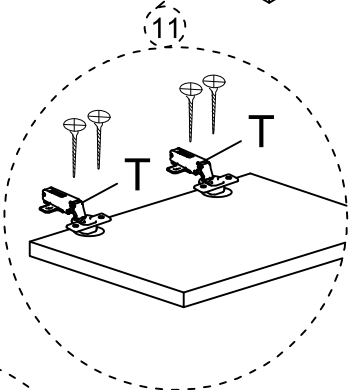

Komoda GLISES

Dovozce/Dovozca: SCOTTO Nábytek, s.r.o., Jeremiášova 947/16, Praha 5/SCOTTO Nábytok s.r.o.,
Nová 10/8144, Trnava