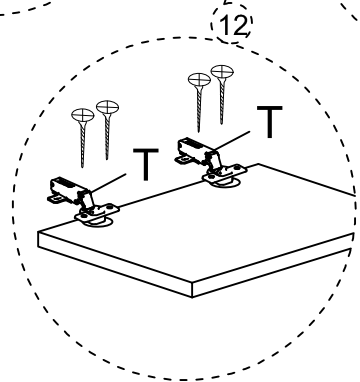

Komoda GLISES

Dovozce/Dovozca: SCOTTO Nábytek, s.r.o., Jeremiášova 947/16, Praha 5/SCOTTO Nábytok s.r.o.,
Nová 10/8144, Trnava