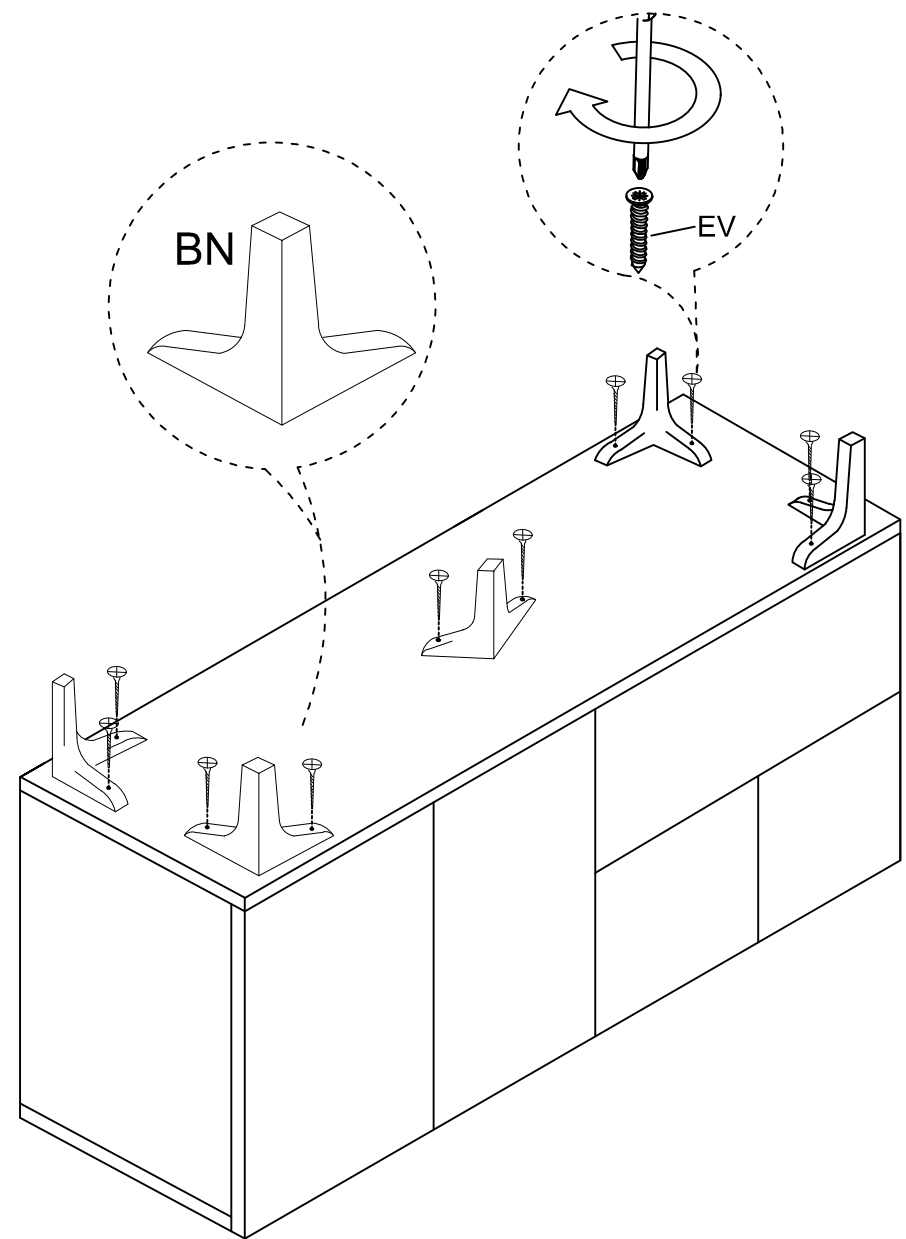

## MATERIALS

 X 16 A MINIFIX GIB	 X 16 B MINIFIX BODY	 X 16 C MIN.STOPPER	 X 16 D DOWEL	 X 48 G 3,5 x 18 SCREW	 X 2 U HINGE
 X 10 EV 4x35 SCREW	 X 5 BN 250mm PVC LEG	 X 4 S HINGE (Crank 0)	 X 4 T HINGE (Crank 7)	 X 4 AH SHELF BUTTON	 X 8 AJ PLASTIC JOINING

## DEC0025 TRESS

NO	NAME	PIECE	NO	İSİM	ADET
1	BOTTOM PART	1 PC	1	ALT TABLA	1 ADET
2	LEFT PART	1 PC	2	SOL YAN	1 ADET
3	FIXED SHELF	1 PC	3	SABİT RAF	1 ADET
4	COVER PART	1 PC	4	DÜŞER KAPAK	1 ADET
5	MIDDLE PART	1 PC	5	UZUN ORTA DİKME	1 ADET
6	FIXED SHELF	1 PC	6	SABİT RAF	1 ADET
7	RIGHT PARTS	1 PC	7	SAĞ YAN	1 ADET
8	BOTTOM BACK PART	1 PC	8	ALT ARKALIK	1 ADET
9	TOP BACK PART	1 PC	9	ÜST ARKALIK	1 ADET
10	TOP PART	1 PC	10	ÜST TABLA	1 ADET
11	COVER PARTS	2 PCS	11	KISA KAPAKLAR	2 ADET
12	COVER PARTS	2 PCS	12	UZUN KAPAKLAR	2 ADET