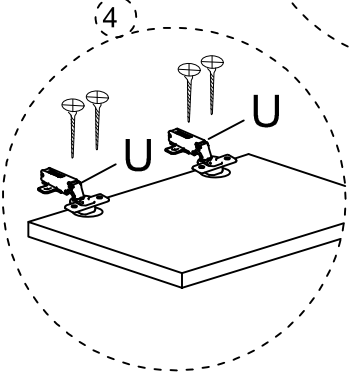

Komoda GLISES

Dovozce/Dovozca: SCOTTO Nábytek, s.r.o., Jeremiášova 947/16, Praha 5/SCOTTO Nábytok s.r.o.,
Nová 10/8144, Trnava