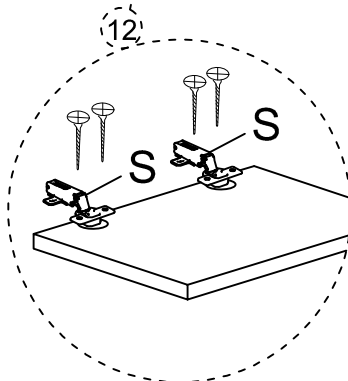

Komoda GLISES

Dovozce/Dovozca: SCOTTO Nábytek, s.r.o., Jeremiášova 947/16, Praha 5/SCOTTO Nábytok s.r.o.,
Nová 10/8144, Trnava