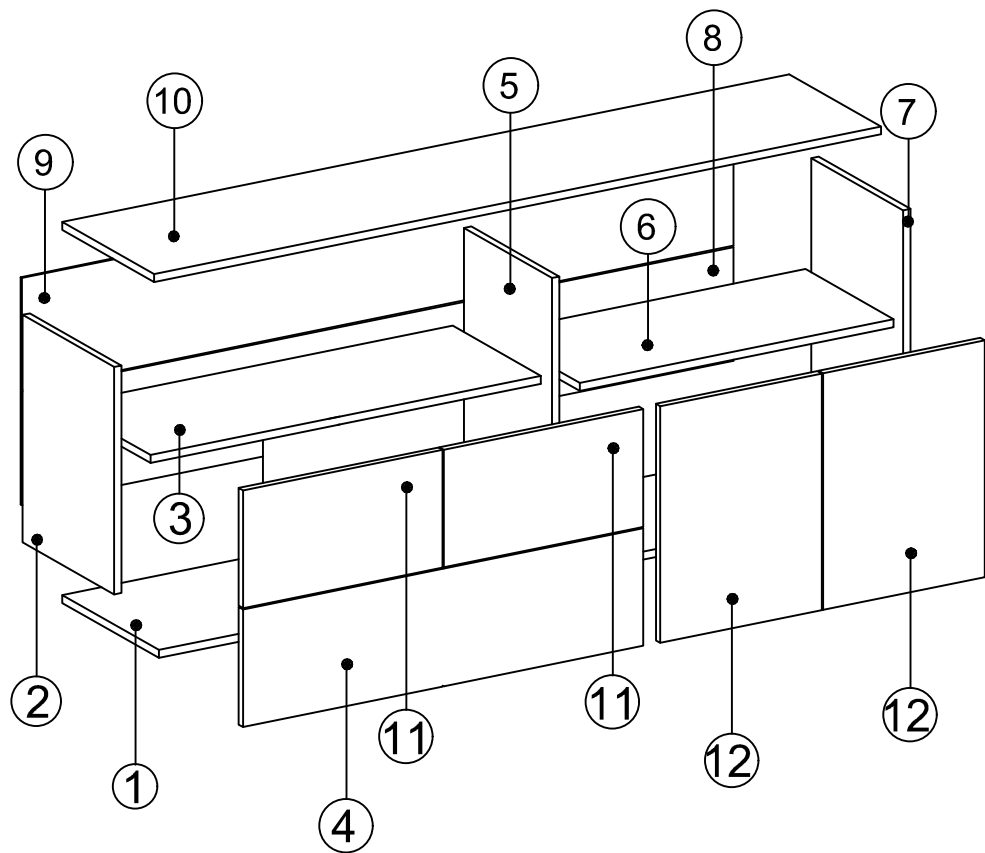

## MATERIALS

 X 16 A MINIFIX GIB	 X 16 B MINIFIX BODY	 X 16 C MIN.STOPPER	 X 16 D DOWEL	 X 48 G 3,5 x 18 SCREW	 X 2 U HINGE
 X 10 EV 4x35 SCREW	 X 5 BN 250mm PVC LEG	 X 4 S HINGE (Crank 0)	 X 4 T HINGE (Crank 7)	 X 4 AH SHELF BUTTON	 X 8 AJ PLASTIC JOINING

## DEC0025 TRESS

NO	NAME	PIECE	NO	İSİM	ADET
1	BOTTOM PART	1 PC	1	ALT TABLA	1 ADET
2	LEFT PART	1 PC	2	SOL YAN	1 ADET
3	FIXED SHELF	1 PC	3	SABİT RAF	1 ADET
4	COVER PART	1 PC	4	DÜŞER KAPAK	1 ADET
5	MIDDLE PART	1 PC	5	UZUN ORTA DİKME	1 ADET
6	FIXED SHELF	1 PC	6	SABİT RAF	1 ADET
7	RIGHT PARTS	1 PC	7	SAĞ YAN	1 ADET
8	BOTTOM BACK PART	1 PC	8	ALT ARKALIK	1 ADET
9	TOP BACK PART	1 PC	9	ÜST ARKALIK	1 ADET
10	TOP PART	1 PC	10	ÜST TABLA	1 ADET
11	COVER PARTS	2 PCS	11	KISA KAPAKLAR	2 ADET
12	COVER PARTS	2 PCS	12	UZUN KAPAKLAR	2 ADET