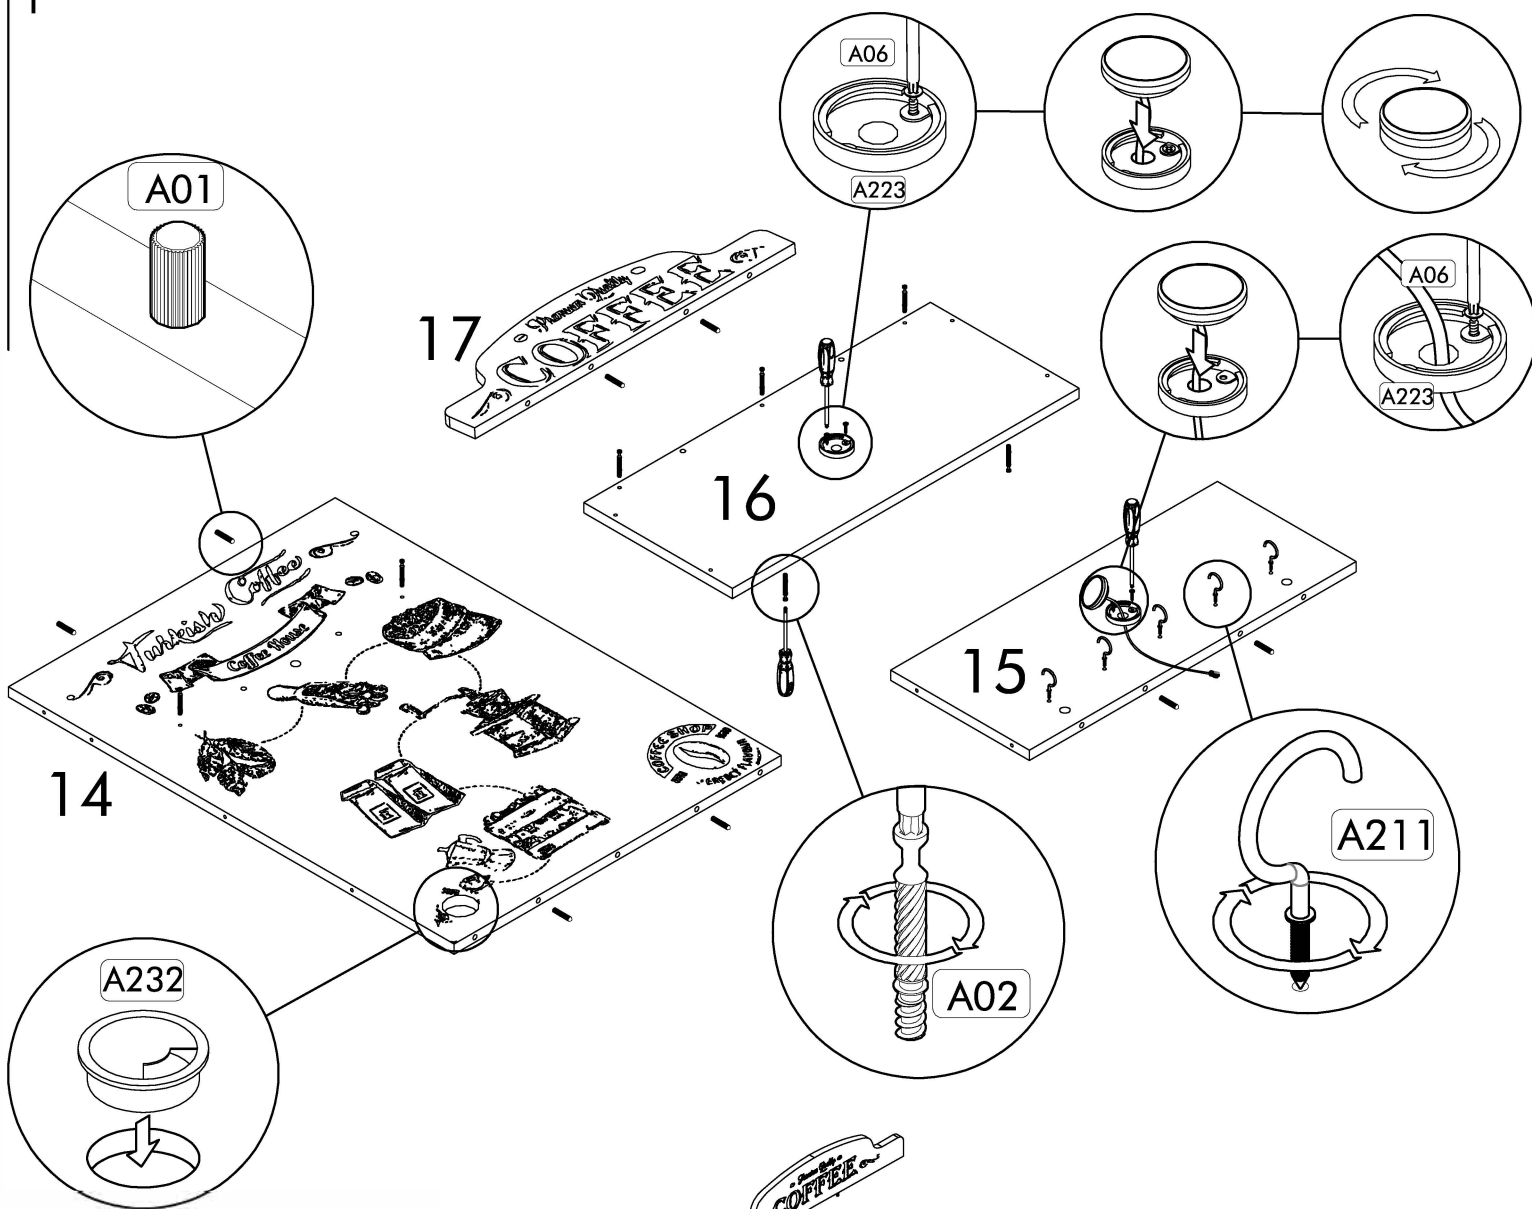

During installation, carefully review all steps in the manual.

After the installation process is completed, check the integrity of all connection points.

After the assembly, carry the product as 2 people.

You can contact our company about the topics you are curious about.

SEZNAM PŘÍSLUŠENSTVÍ//Zoznam príslušenstva

14	90 x 66 x 1,8 cm	
15	66 x 28 x 1,8 cm	1
16	70 x 30 x 1,8 cm	1
17	66 x 16 x 1,8 cm	1

3,5x18 x4

x2

3,5x35 Sijah x8

4x50 x12

x1

Stoplu Askı Kancası x5

Plastik Kablo Kapağı x1

1

2